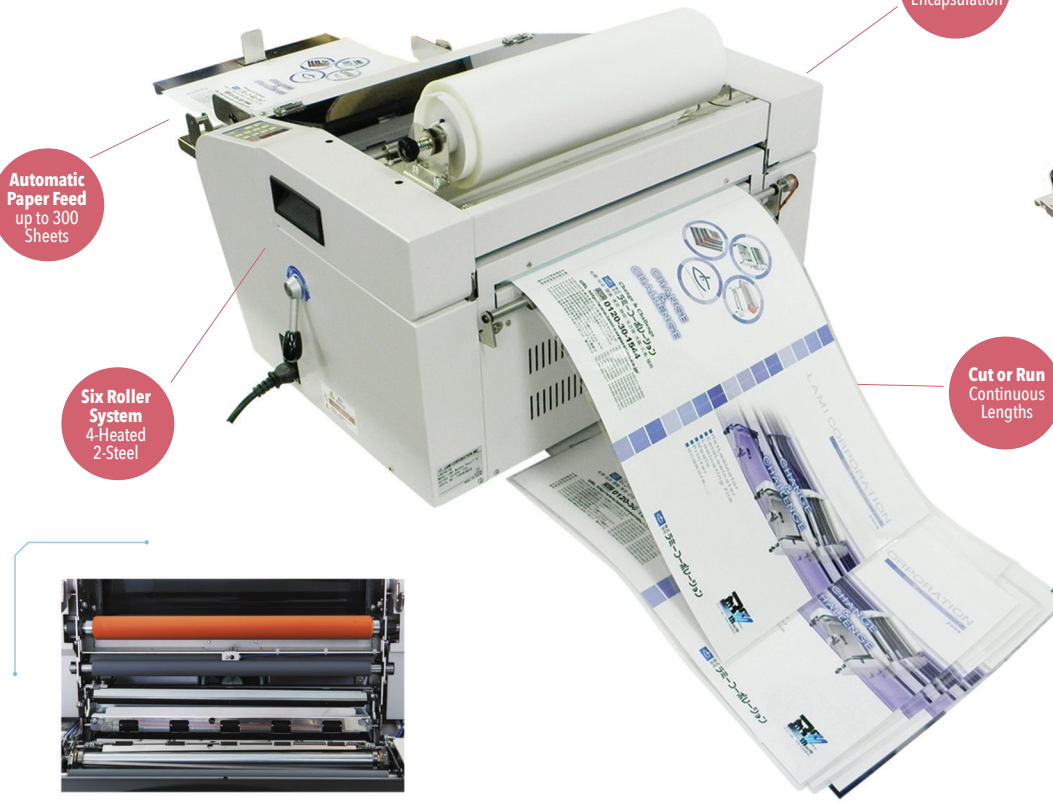

Automatic paper feed, laminate and cut in one process. The auto-feed tray holds up to 300 sheets.*

*Based on 20lb. text weight paper.

Film change is easy - with top loading system.

Simple access from the top for quick and easy film roll change and roller cleaning.

Easy to operate digital panel.

Set *start* and *stop* and *number of sheets* easily and quickly on the digital LCD operation panel.

Now there's a fully automatic laminator for business professionals and copy/print shops to meet high on-demand lamination. The Revo-T14 auto-feeds, laminates and cuts with high speed and convenience with one touch start button. With its simple operation, the Revo-T14 laminator saves labor costs, time and increases productivity.

Join the **Revo Revolution** and see for yourself!

Revo T14

Fully Automatic Laminator

Optional:
Stand with cabinet
Hinged door keeps supplies and film conveniently stored.

Equipped with internal cutter.
Set various front and rear margin sizes for **automatic cutting** or **turn off cutter** for continuous banner length lamination.

Increase Productivity and Reduce Labor Costs with a Revo-T14

Max. Laminating Width	12"
Laminating Film Thickness	2, 3, 5 mil
Laminating Film Type	gloss, matte, silk, digital
Temperature	variable - digital LCD
Power	110v
External Dimensions	21" x 36" x 17"
Weight	77 lbs.
Warm-up time	5 min.
Laminating Speed	420 sheets/hour