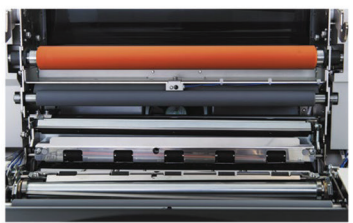

Revo T14

Fully Automatic Laminator

Start Laminating a Whole *NEW* Way!

Fully automatic with one touch start to meet high productivity demands.

High capacity auto-feed eliminates need to insert one at a time.

Automatic paper feed, laminate and cut in one process. The auto-feed tray holds up to 300 sheets.*

*Based on 20lb. text weight paper.

Film change is easy - with top loading system.

Simple access from the top for quick and easy film roll change and roller cleaning.

Easy to operate digital panel.

Set *start* and *stop* and *number of sheets* easily and quickly on the digital LCD operation panel.

Now there's a fully automatic laminator for business professionals and copy/print shops to meet high on-demand lamination. The Revo-T14 auto-feeds, laminates and cuts with high speed and convenience with one touch start button. With its simple operation, the Revo-T14 laminator saves labor costs, time and increases productivity.

Join the **Revo Revolution** and see for yourself!

Revo T14

Fully Automatic Laminator

Optional:
Stand with cabinet
Hinged door keeps supplies and film conveniently stored.

Equipped with internal cutter.
Set various front and rear margin sizes for **automatic cutting** or **turn off cutter** for continuous banner length lamination.